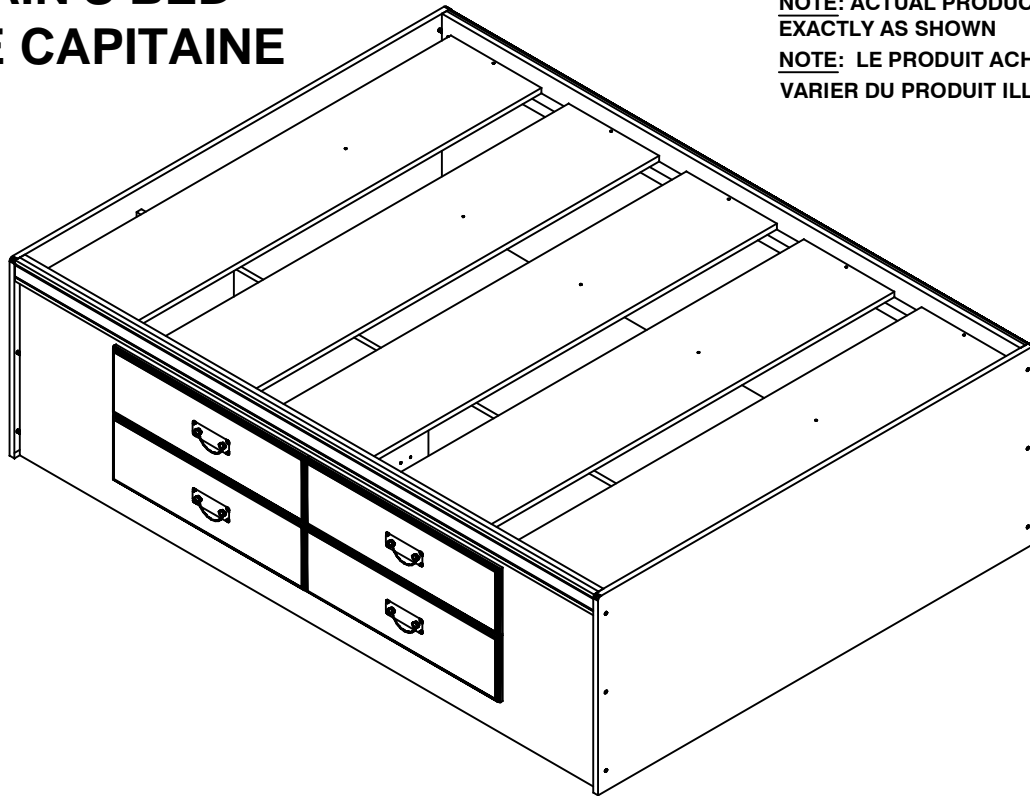

# CAPTAIN'S BED LIT DE CAPITAINE

**NOTE: ACTUAL PRODUCT NOT EXACTLY AS SHOWN**

**NOTE: LE PRODUIT ACHETÉ PEUT VARIER DU PRODUIT ILLUSTRÉ**

**IMPORTANT TO OUR CUSTOMER:**

THIS PRODUCT HAS BEEN CAREFULLY QUALITY CONTROLLED BUT HUMAN ERROR CAN OCCUR. SHOULD YOU EXPERIENCE ANY PROBLEMS OR HAVE QUESTIONS CONCERNING THE ASSEMBLY OF THE UNIT PLEASE CONTACT CUSTOMER SERVICE AT (403) 236-3220. SHOULD YOU REQUIRE A REPLACEMENT PART/COMPONENT DUE TO DAMAGE OR IT HAS NOT BEEN INCLUDED; PLEASE CONTACT THE CUSTOMER SERVICE TEAM AT THE STORE FROM WHICH YOU PURCHASED THE UNIT.

DESCRIPTION	ILLUSTRATION	QTY/QTÉ	
ALLEN KEY CLÉ ALLEN		a	1
ASSEMBLY BOLT (50mm) BOULON D'ASSEMBLAGE		b	12
CROSS DOWEL (13mm) BOULON TRANSVERSAL		c	12
CROSS RAIL SCREW (38mm) VIS POUR TRAVERSES LATÉRALES		f	15